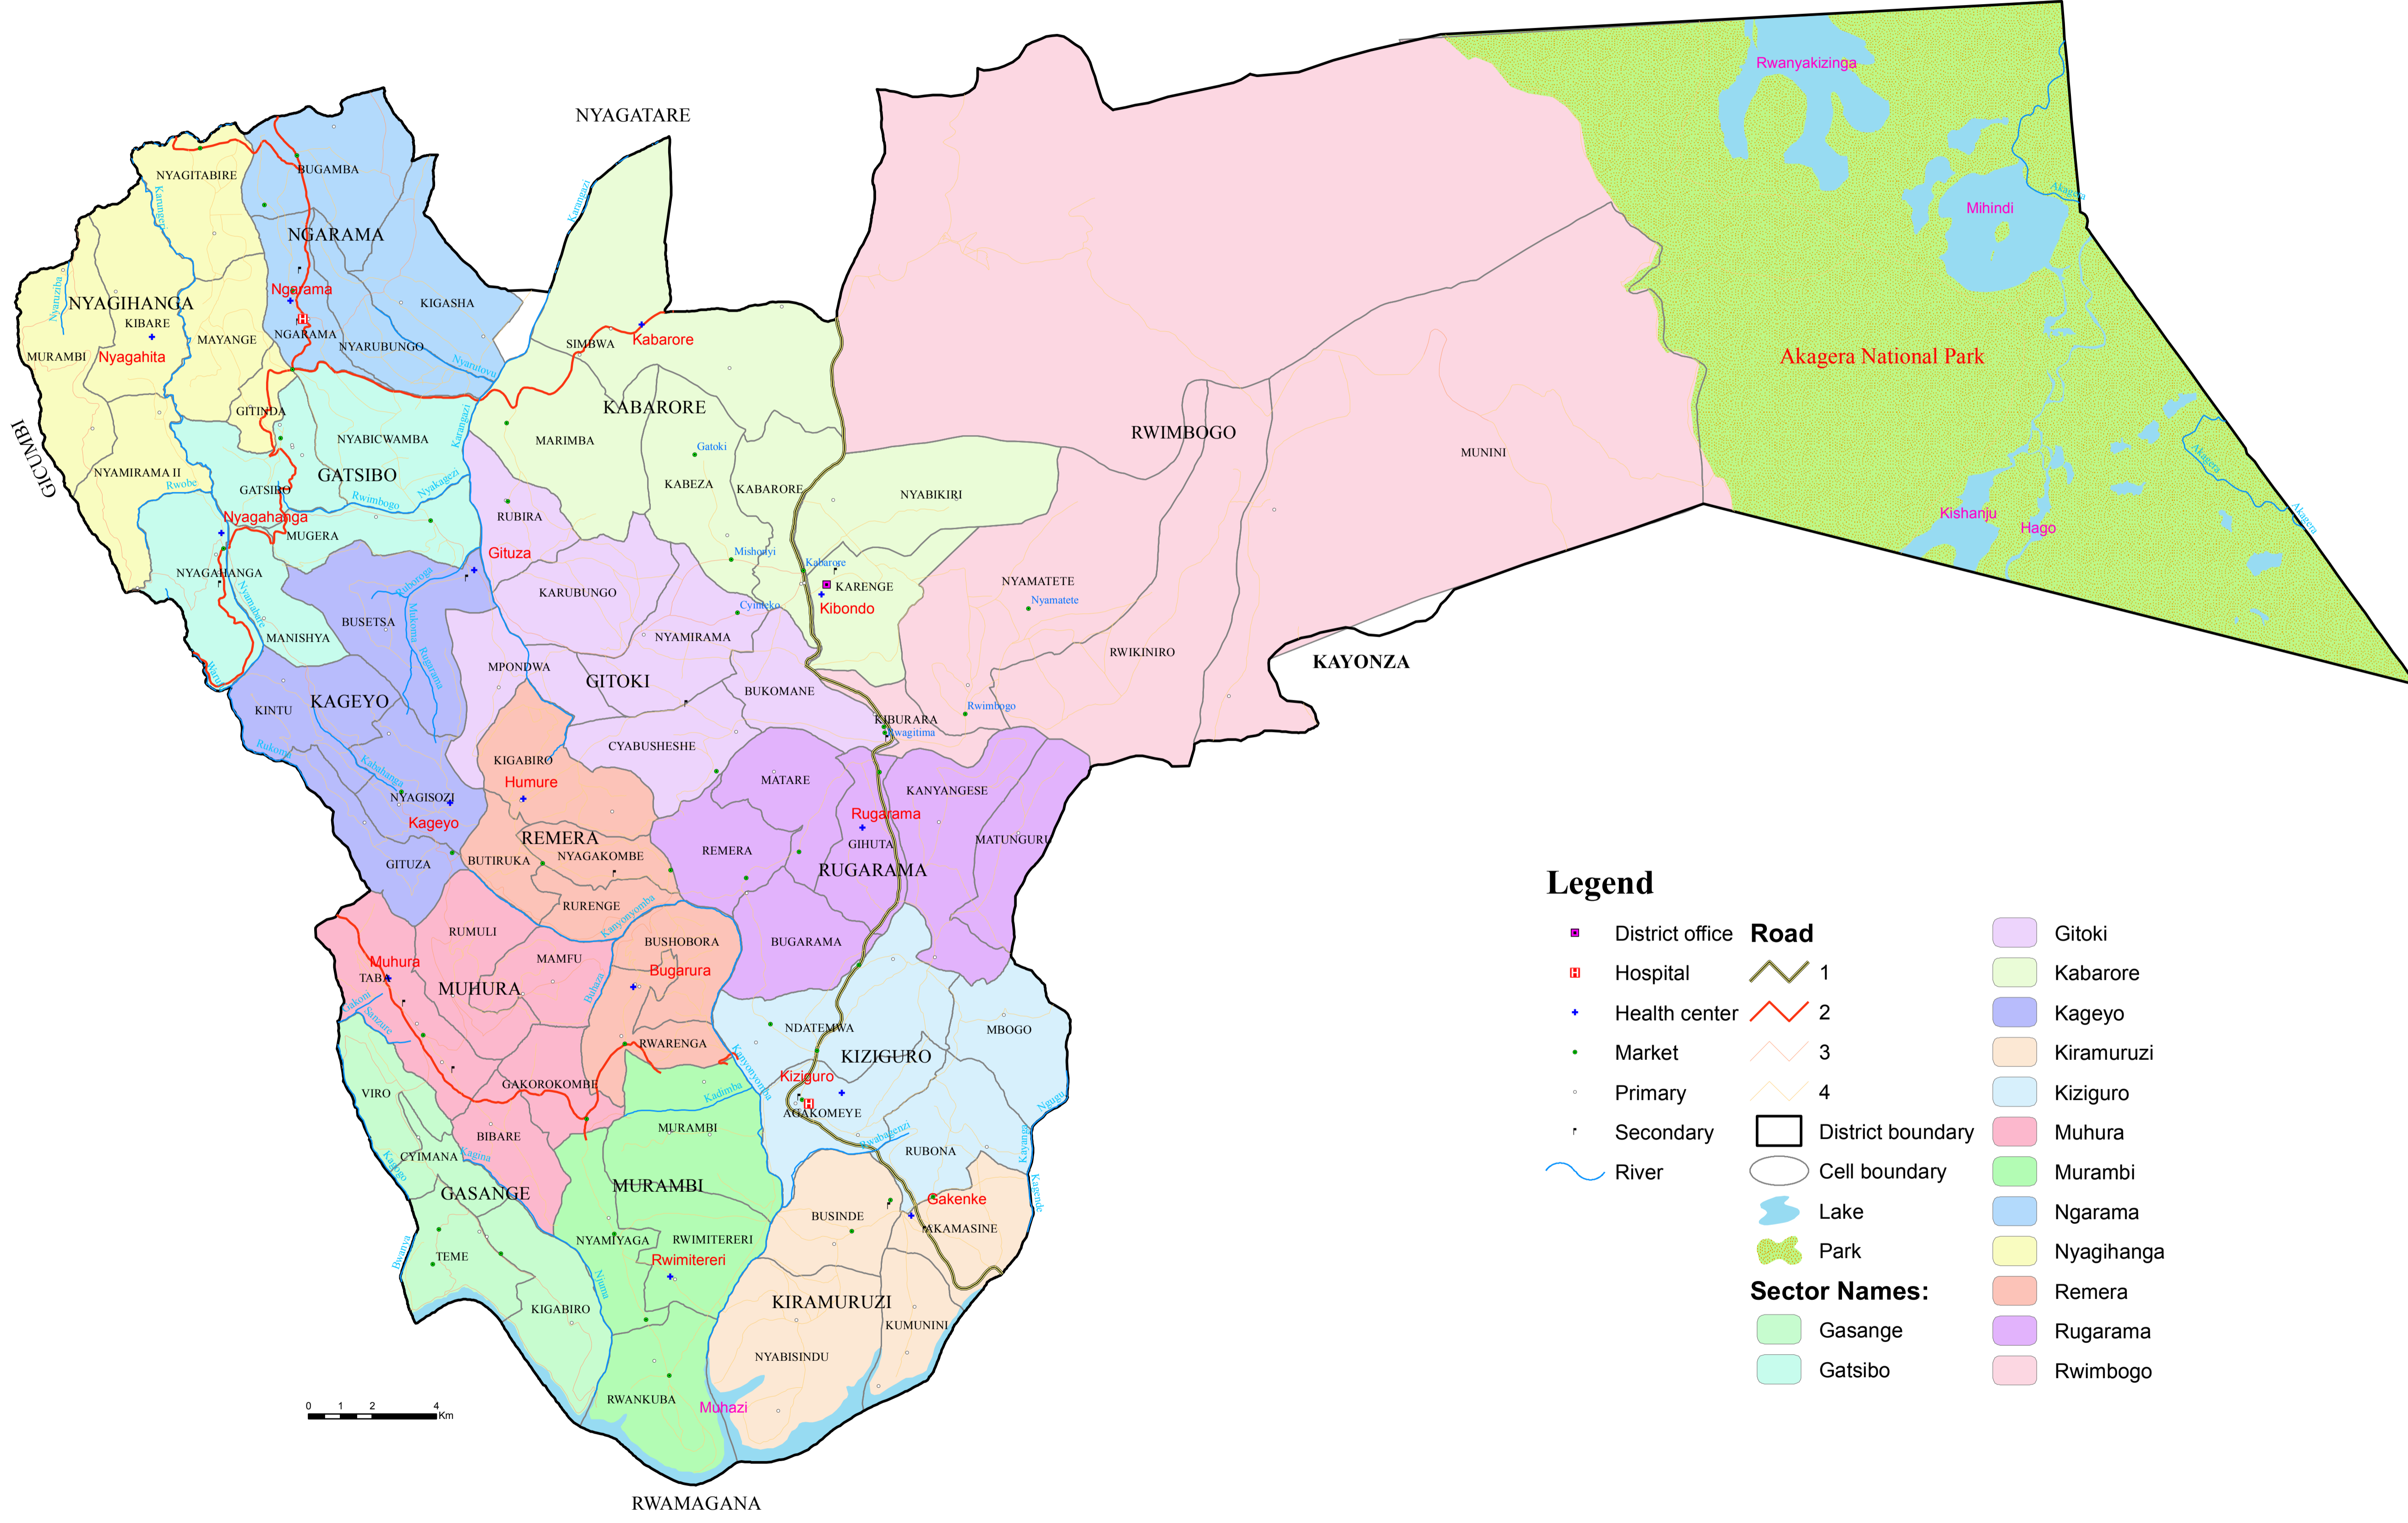

# GATSIBO ADMINISTRATIVE MAP

### Legend

- District office
  - ⊠ Hospital
  - Health center
  - Market
  - Primary
  - Secondary
  - ~ River
- Road**
- 1
  - 2
  - 3
  - 4
- District boundary
  - Cell boundary
  - ☪ Lake
  - ☪ Park
- Sector Names:**
- Gasange
  - Gatsibo
  - Gitoki
  - Kabarore
  - Kageyo
  - Kiramuruzi
  - Kiziguro
  - Muhura
  - Murambi
  - Ngarama
  - Nyagihanga
  - Remera
  - Rugarama
  - Rwimbogo