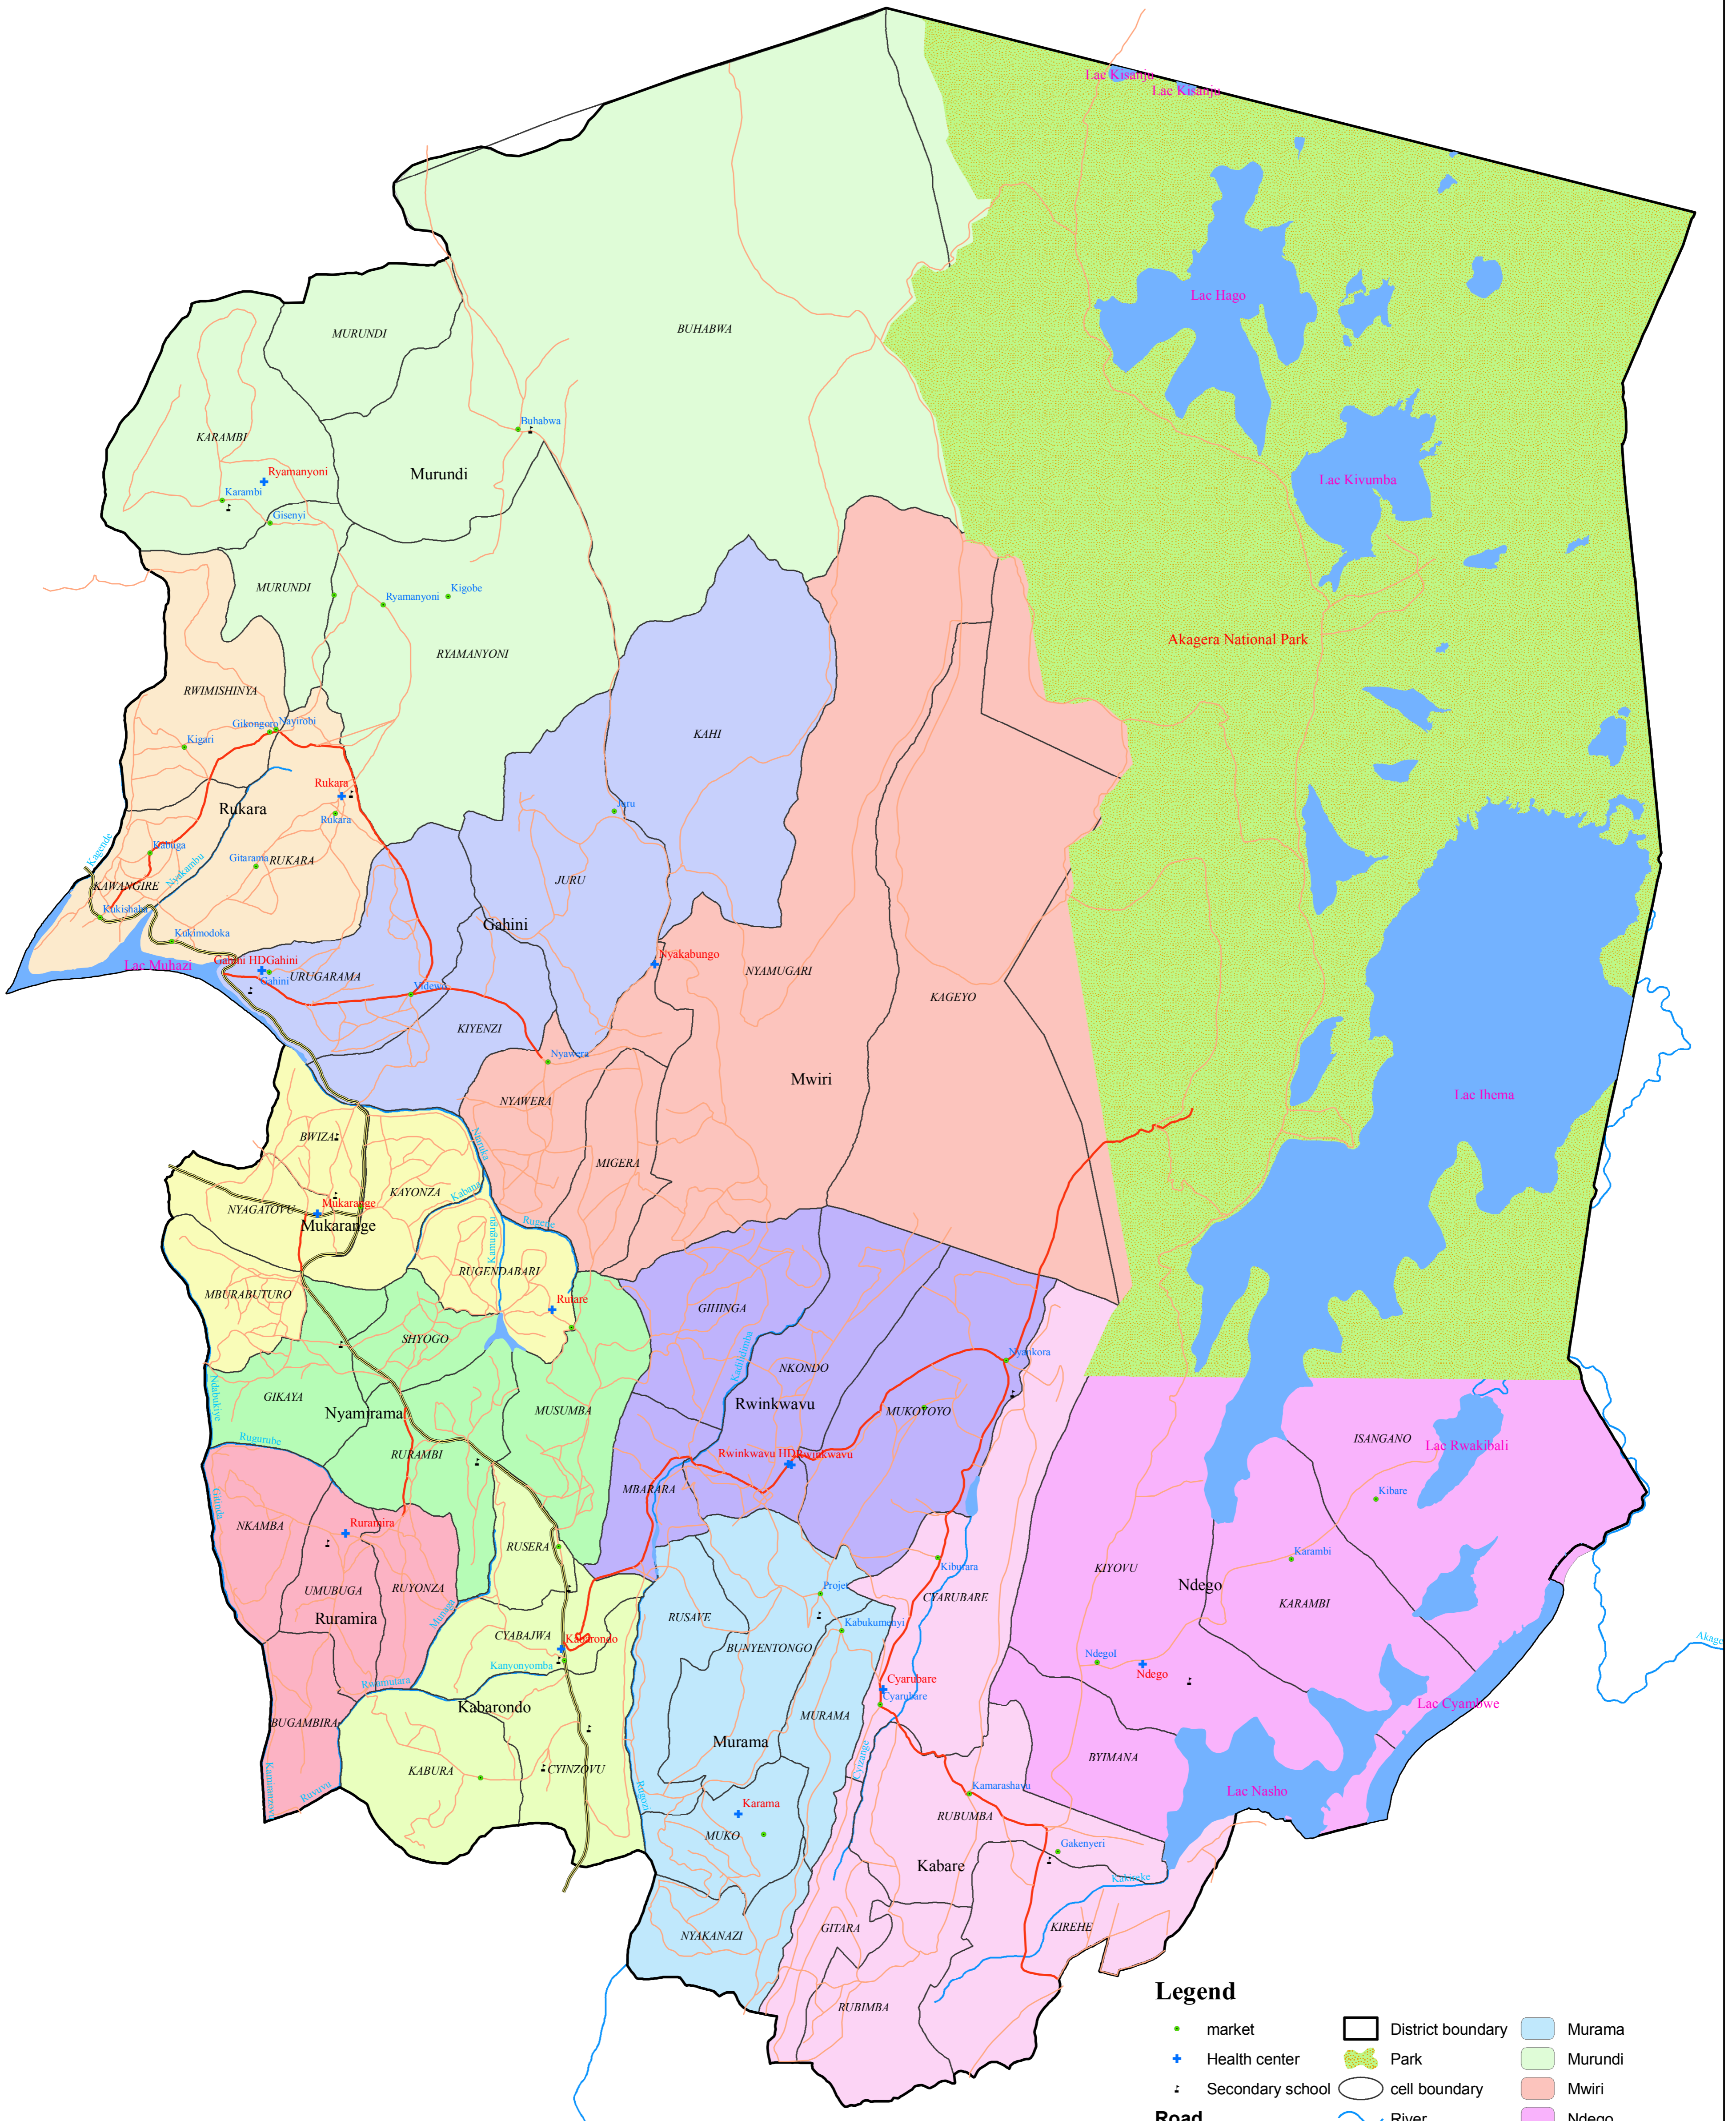

KAYONZA ADMINISTRATIVE MAP

Legend

- market
- + Health center
- ⋮ Secondary school
- Road**
- 1
- 3
- 4
- Lake
- District boundary
- Park
- cell boundary
- River
- Murama
- Murundi
- Mwiriri
- Ndego
- Nyamirama
- Rukara
- Ruramira
- Rwinkwavu
- Sector Names:**
- Gahini
- Kabare
- Kabarondo
- Mukarange